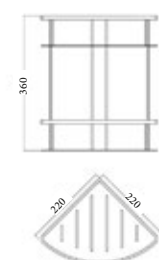

BK-003D

Double basket

Material:SUS304