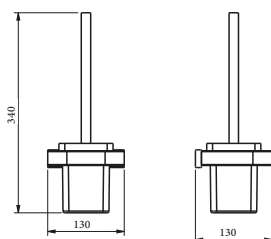

BL005 CV78

Toilet bursh holder

Material:SUS304

Optional color

Mirror polishing

Brushed polishing

Chrome

Matte black

Matte white

Brushed gungrey

Brushed gold

Rose gold