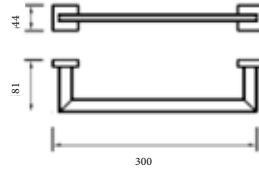

FLAT COLLECTION

Optional color

- Mirror polishing
- Brushed polishing
- Chrome
- Matte black
- Matte white
- Brushed gungrey
- Brushed gold
- Rose gold

BL001 FT-30

30cm towel bar

Material:SUS304