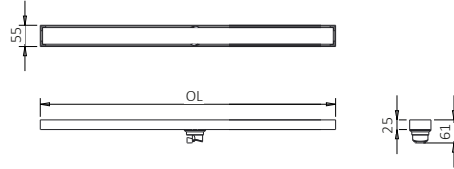

FLOOR DRAIN 304

Optional color

BL SD01

Floor drain

Material:SUS304