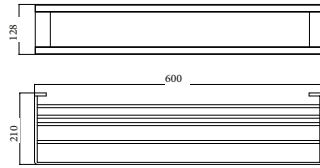

CURVE 82 COLLECTION

BL112 CV82
Double towel rack
Material:SUS304