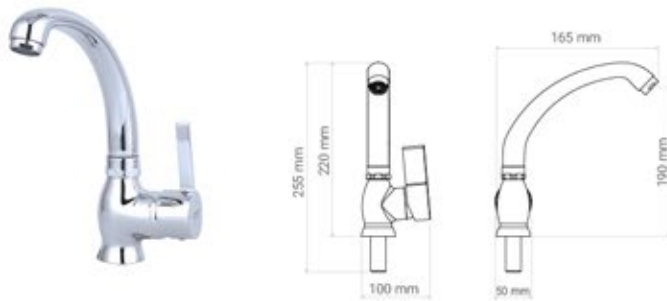

Swan Lever Basin Wall Mounted

● 14024