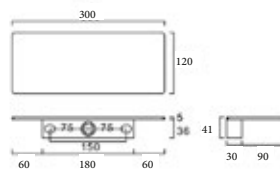

WP-007B
Waterfall spout
Material: Brass+SUS304