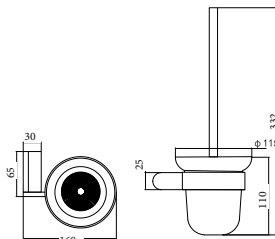

BL005 CV55

Toller brush holder

Material:SUS304

Optional color

- Mirror polishing
- Brushed polishing
- Chrome
- Matte black
- Matte white
- Brushed gungrey
- Brushed gold
- Rose gold