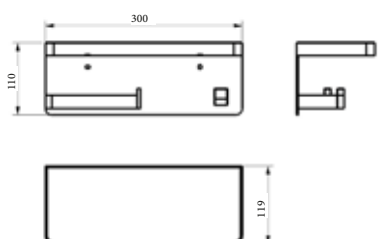

D360T+RH 78

Showe with roll holder and hook

Material:SUS304+Glass