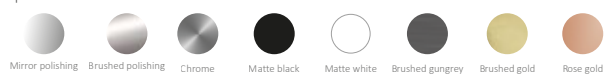

Optional color