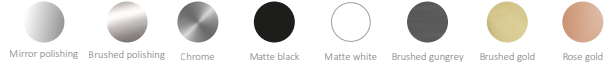

BRASS SLIDING RAILS

Optional color

BL-SR-001S

Sliding rails

Material:SUS304

Size:30×10×700mm