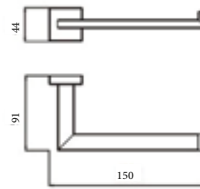

BL001 FT

Paper holde

RMaterial:SUS304