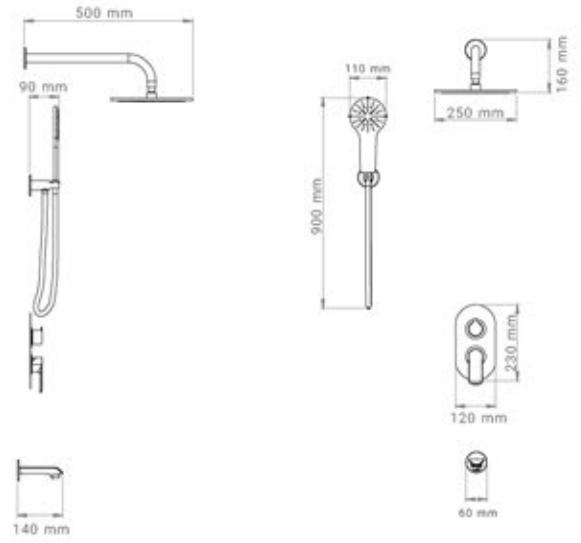

DINO
collection

● Built-In Bath Mixer

- 85636
- 85536