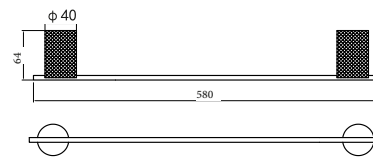

ROXI 37 COLLECTION

Optional color

- Mirror polishing
- Brushed polishing
- Chrome
- Matte black
- Matte white
- Brushed gungrey
- Brushed gold
- Rose gold

BLOO1 RX G

Towel bar

Material:SUS304