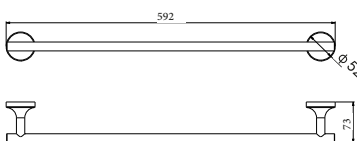

BL001 R99
Towel bar
Material:SUS304