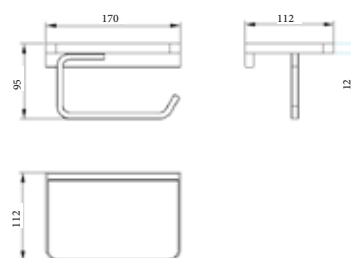

170AS 78

Shelf with roll holder

Material:SUS304+ABS