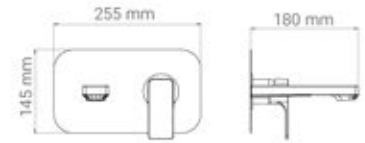

EKAD FLAT

collection

Built-In Basin Mixer

● 86913   ● 13114   ● 13014