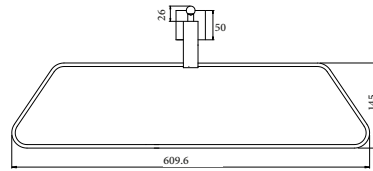

TRAPIZOD-ST COLLECTION

Optional color

- Mirror polishing
- Brushed polishing
- Chrome
- Matte black
- Matte white
- Brushed gungrey
- Brushed gold
- Rose gold

BL104 TZ-ST G

Towel ring

Material:SUS304