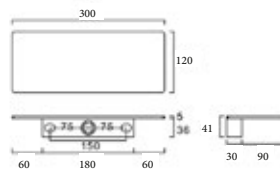

WP-007
Waterfall spout
Material: Brass+SUS304