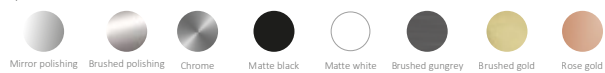

Optional color

Mirror polishing   Brushed polishing   Chrome   Matte black   Matte white   Brushed gungrey   Brushed gold   Rose gold