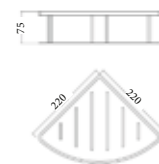

BK-003S

Basket

Material:SUS304