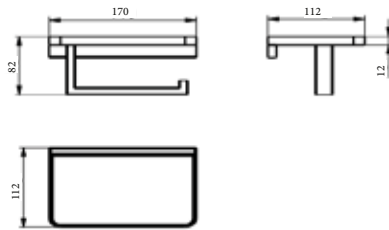

BL111 FT

Shelf with paper holder

Material:SUS304