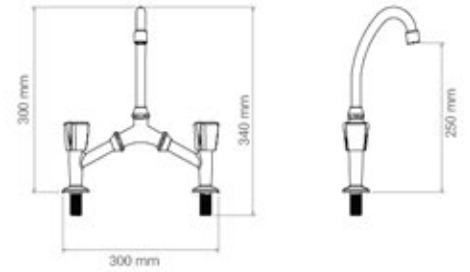

# NEWCOSTA

collection

Single-hole Sink Mixer  
Tina spout

● 21129

Trio Pillar Mixer

● 21139

Single-hole Sink Mixer

● 21127