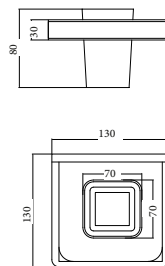

BL006 CV82

Tumbler holder

Material:SUS304