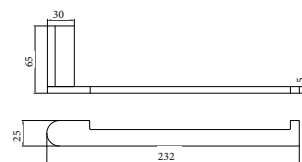

BL011 CV55
Roll holder
Material:SUS304