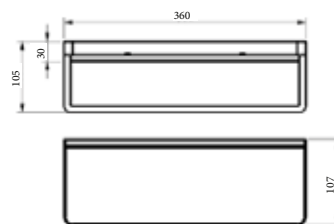

Material:SUS304+Slate

**D360T 78**

Shelf with towel ring

Material:SUS304+Slate

Optional color

**360GS+RH78 YB**

Shelf with two hook

Material:SUS304+Slate