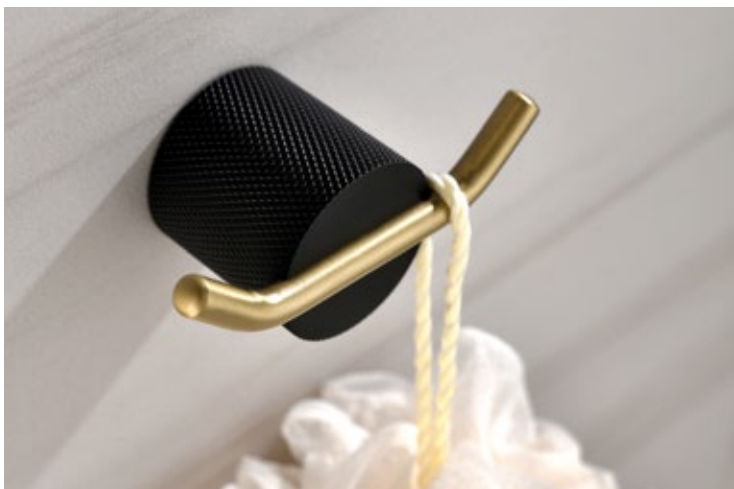

ROXI 37 COLLECTION

A NEW LIFE

ARISES FROM
THE HEART REAIM。

Get rid of the fickleness and fantod of life,sublimate the art of home furnishing from the mode of living which restrctions are erased.experience the potency dimension of simplicity,and communicate with convenient life,bring about fun experiance to the daily life every day,and step into the realm of mind to enjoy a new life.