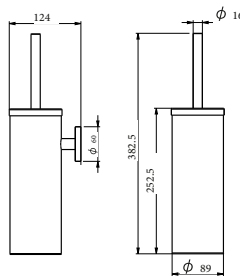

TBH-007H

Toilet brush holder

Material:SUS304