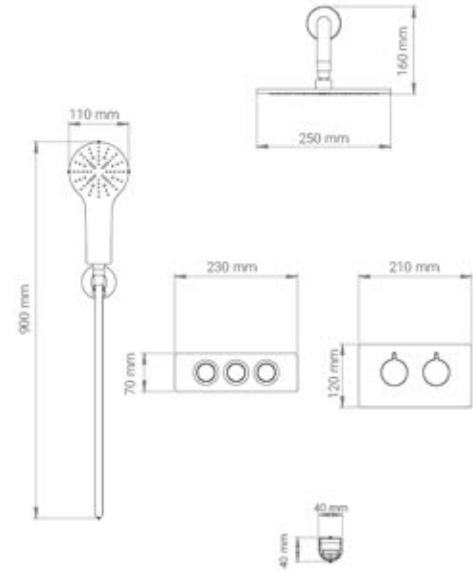

NEBULA collection

- Built-In Thermostatic Bath Mixer-H