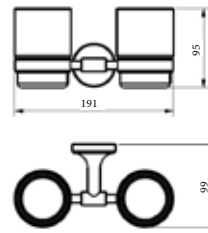

ROUND 99 COLLECTION

Optional color

- Mirror polishing
- Brushed polishing
- Chrome
- Matte black
- Matte white
- Brushed gungrey
- Brushed gold
- Rose gold

BL106 R99
Double tumbler holder
Material:SUS304