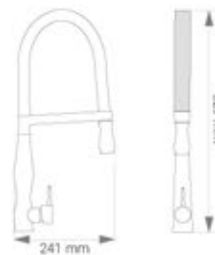

● 17214 ● 17814