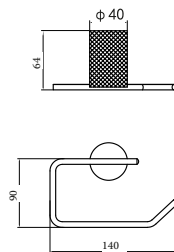

BL011 RX B+G

Paper holder

Material:SUS304