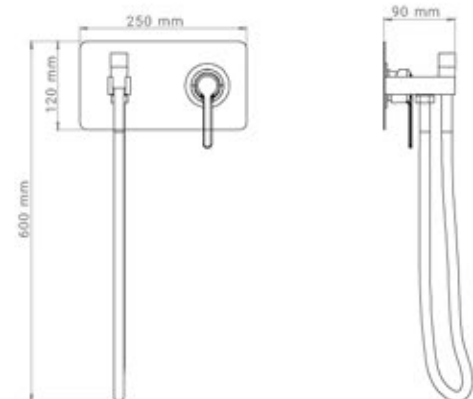

# ROZALIN collection

● Built-In Bath Mixer

- 85536
- 85636

● Built-In Basin Mixer

- 82411

● Built-In Shower Mixer

- 83111

**DINO**  
collection