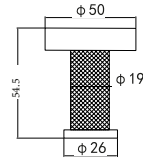

ROUND 98 COLLECTION

Optional color

- Mirror polishing
- Brushed polishing
- Chrome
- Matte black
- Matte white
- Brushed gungrey
- Brushed gold
- Rose gold

BL010 R98

Robe hook

Material:SUS304