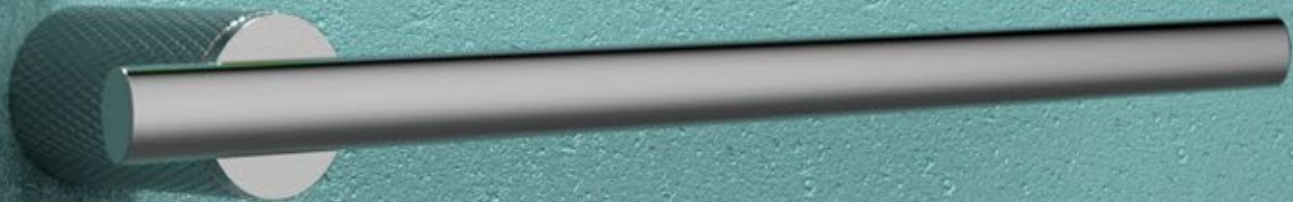

## ***NOVEL IN DESIGN***

The towel rack is a fad, the shape of the towel rack brings gentle touch, and the product function is also amazing. In the corner of the bathroom, the product in colour finishing is endowed with an elegant and noble temperament.