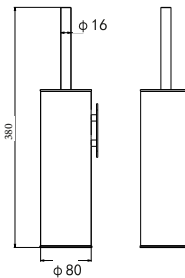

TBH-009H

Toilet brush holder

Material:SUS304