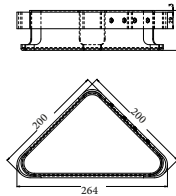

BK-017S

Basket

Material:SUS304