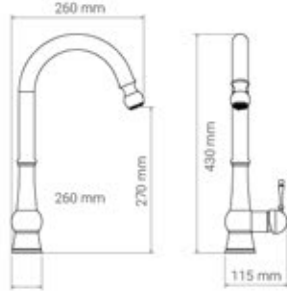

WATER REFINED SINK MIXER collection

Rima Sink Mixer

● 119714

Soren Sink Mixer