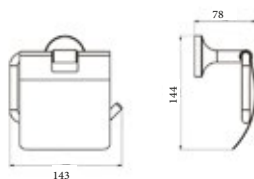

BL111 R99

Paper holder with cover

Material:SUS304