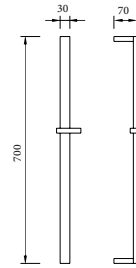

BRASS SLIDING RAILS

Optional color

BL-SR-001S

Sliding rails

Material:SUS304

Size:30×10×700mm