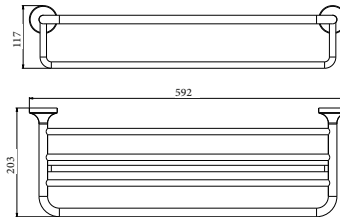

ROUND 99 COLLECTION

Optional color

- Mirror polishing
- Brushed polishing
- Chrome
- Matte black
- Matte white
- Brushed gungrey
- Brushed gold
- Rose gold

BL212 R99
Active towel rack
Material:SUS304