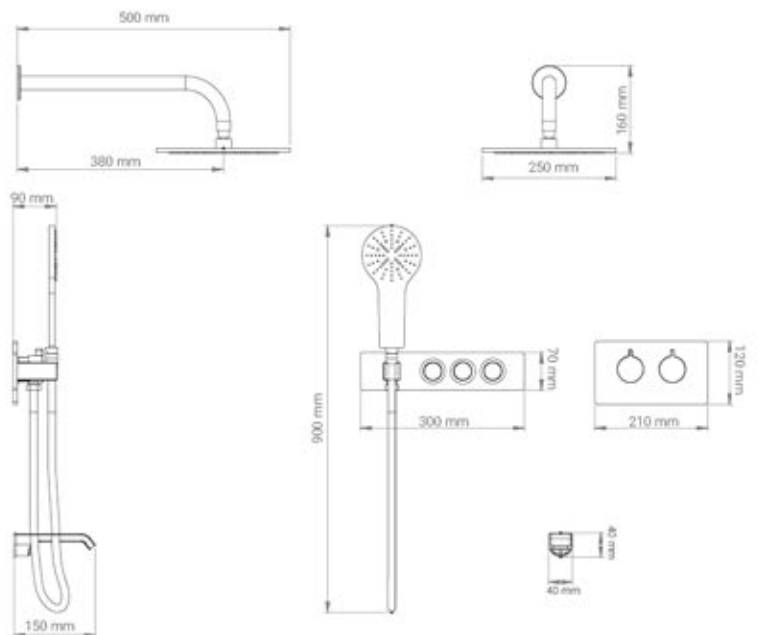

- Built-In Bath Mixer