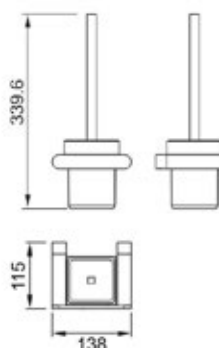

BL005 CV66

Toilet brush holder

Material:SUS304

Optional color

Mirror polishing

Brushed polishing

Chrome

Matte black

Matte white

Brushed gungrey

Brushed gold

Rose gold