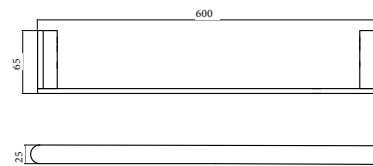

BL001 CV55
Towel bar
Material:SUS304