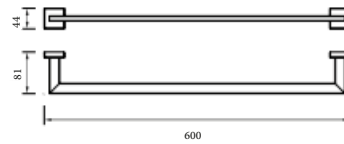

BL001 FT
Towel bar
Material:SUS304