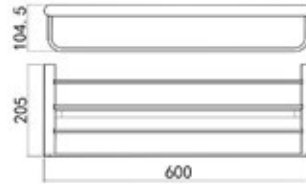

CURVE 66 COLLECTION

BL112 CV66

Towel rack

Material:SUS304

Optional color

Mirror polishing

Brushed polishing

Chrome

Matte black

Matte white

Brushed gungrey

Brushed gold

Rose gold