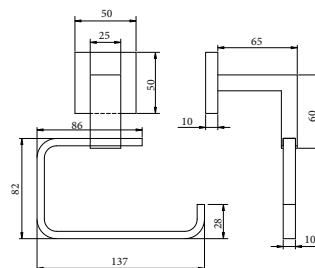

BL011 TZ-ST G

Paper holder

Material:SUS304