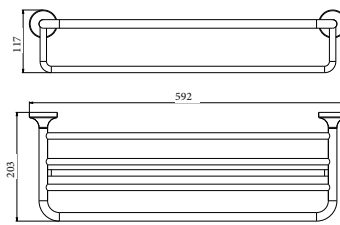

BL112 R99
Double towel rack
Material:SUS304