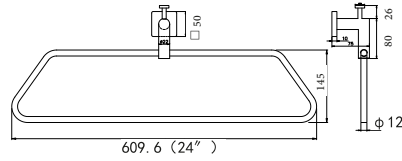

TRAPIZOD COLLECTION

Optional color

- Mirror polishing
- Brushed polishing
- Chrome
- Matte black
- Matte white
- Brushed gungrey
- Brushed gold
- Rose gold

BL104 TZ B
Towel ring
Material:SUS304