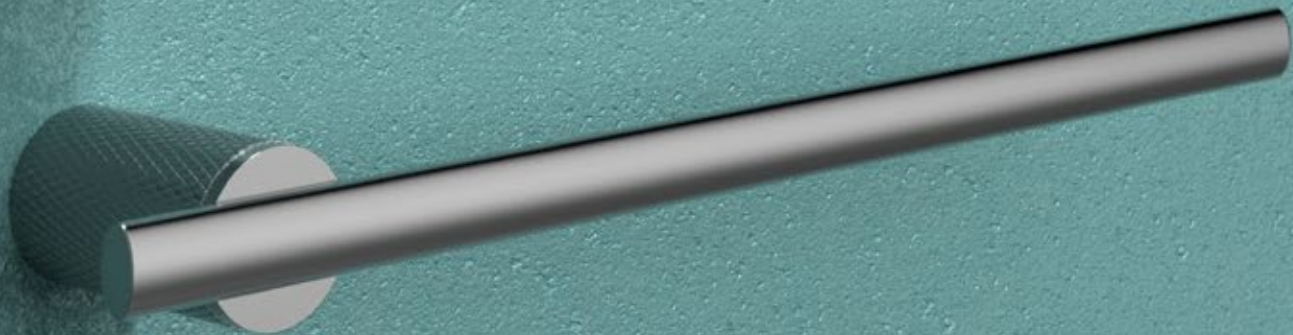

## ***NOVEL IN DESIGN***

The towel rack is a fad, the shape of the towel rack brings gentle touch, and the product function is also amazing. In the corner of the bathroom, the product in colour finishing is endowed with an elegant and noble temperament.