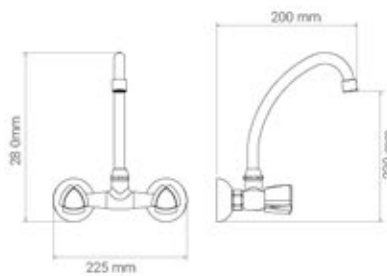

Trio Pillar Mixer  
Tina spout

● 21140

Single-hole Sink Mixer  
Peiny Spout

● 21128

Pillar Mixer

● 21130

Sink Mixer  
Wall Mounted

● 21118