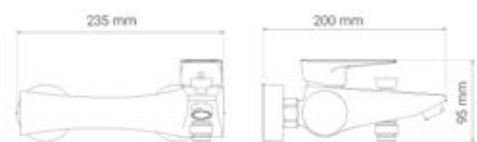

Bath Mixer

- 13111211
- 13111223
- 13111215