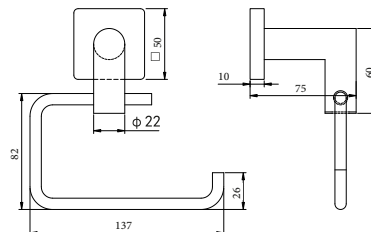

BL011 TZ C
Paper holder
Material:SUS304

Optional color

- Mirror polishing
- Brushed polishing
- Chrome
- Matte black
- Matte white
- Brushed gungrey
- Brushed gold
- Rose gold