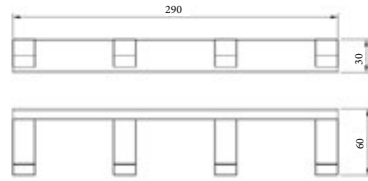

CURVE 78 COLLECTION

Optional color

- Mirror polishing
- Brushed polishing
- Chrome
- Matte black
- Matte white
- Brushed gungrey
- Brushed gold
- Rose gold

BL410 CV78

Four hook

Material:SUS304