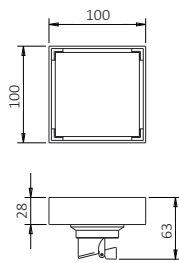

FLOOR DRAIN 304

Optional color

BL SD03

Floor drain

Material:SUS304