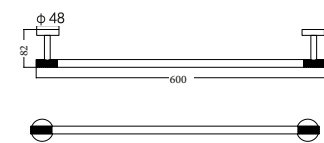

## ROUND 98 COLLECTION

Nicety beginning here, our products will promise all-round care to your life.

ROUND 98 COLLECTION

**BL012 R98**  
Double towel rack  
Material:SUS304

**BL002 R98**  
Double towel bar  
Material:SUS304