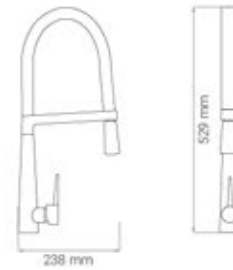

# WATER REFINED SINK MIXER

collection

Rashel Sink Mixer (with pull-down spray)

● 18914 ● 118214

Charlotte Sink Mixer (with pull-down spray)

● 19914 ● 199514

Baran Sink Mixer (with pull-down spray)

● 19714 (flat) ● 19614