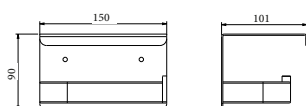

BL111 CV78

Shelf with paper holder

Material:SUS304