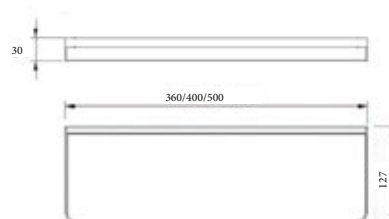

Material:SUS304+Slate

**D360T 78**

Shelf with towel ring

Material:SUS304+Slate

Optional color

**360GS+RH78 YB**

Shelf with two hook

Material:SUS304+Slate