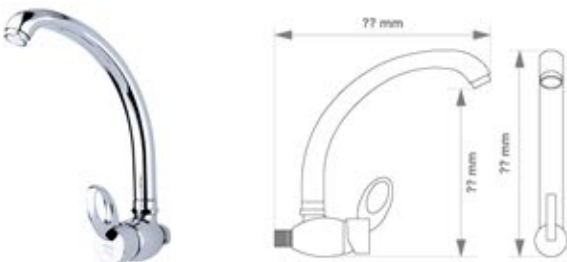

● 13919

Swan Single Lever Basin

● 14024

Morvarid Wall Mounted Sink Mixer

● 11219

Swan Lever Basin Wall Mounted

● 14023

Dorna Wall Mounted Sink Mixer