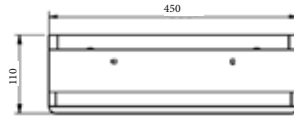

D450GS+TB 78BG

Shelf with towel ring

Material:SUS304+Slate