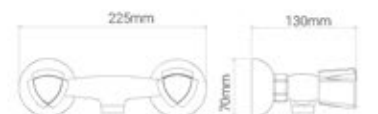

NEWCOSTA

collection

Single-hole Sink Mixer
Tina spout

● 21129

Trio Pillar Mixer

● 21139

● 21127

● 21140

● 21128

● 21130

● 21118

● 21112

● 21111