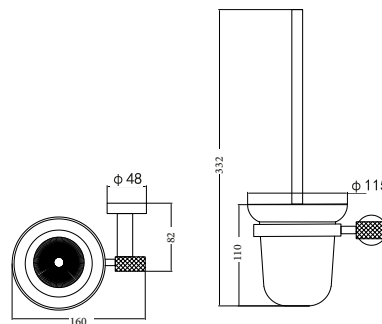

BL005 R98
Toilet brush holder
Material:SUS304

Optional color

- Mirror polishing
- Brushed polishing
- Chrome
- Matte black
- Matte white
- Brushed gungrey
- Brushed gold
- Rose gold