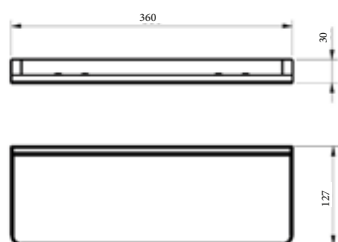

Shelf

Material : SUS304+Glass

**450GS MP**

Shelf

Material : SUS304+Glass

Optional color

**D360T 78**

Shelf with towel ring