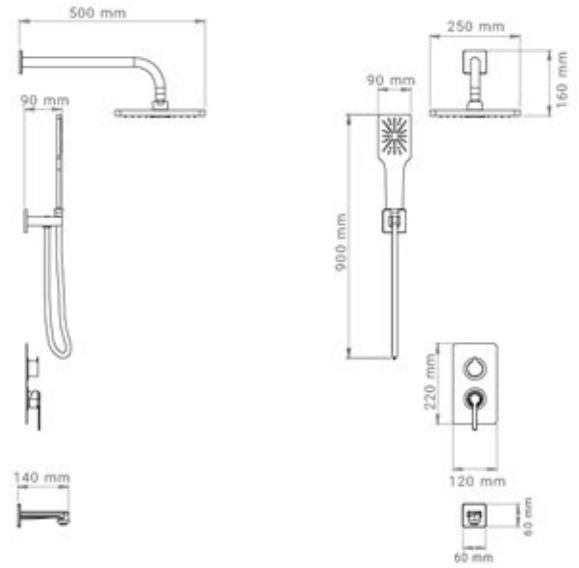

ROZALIN collection

● Built-In Bath Mixer

- 85536
- 85636