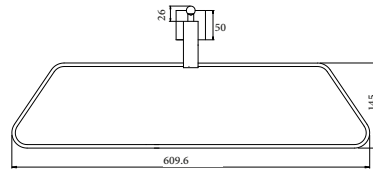

TRAPIZOD-ST COLLECTION

BL104 TZ-ST C

Towel ring

Material:SUS304

Optional color

- Mirror polishing
- Brushed polishing
- Chrome
- Matte black
- Matte white
- Brushed gungrey
- Brushed gold
- Rose gold