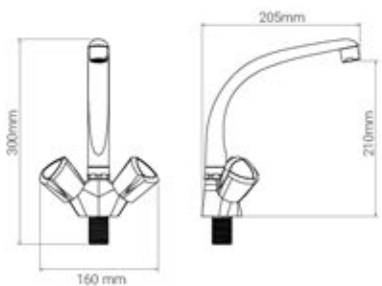

NEWCOSTA

collection

Single-hole Sink Mixer
Tina spout

● 21129

Trio Pillar Mixer

● 21139

● 21127

● 21140

● 21128

● 21130

Sink Mixer
Wall Mounted

● 21118

● 21112

● 21111