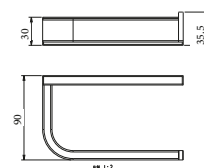

BL011 CV78

Paper towel holder

Material:SUS304