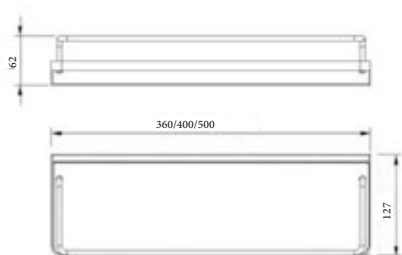

## Glass panels Can Be Customized

**170 78GM**

Shelf with roll holder

Material:SUS304+Glass

**300GS+RH MP**  
**450GS+RH MP**

Shelf with double robe hook

Material : SUS304+Glass

**300GS MP**  
**360GS MP**