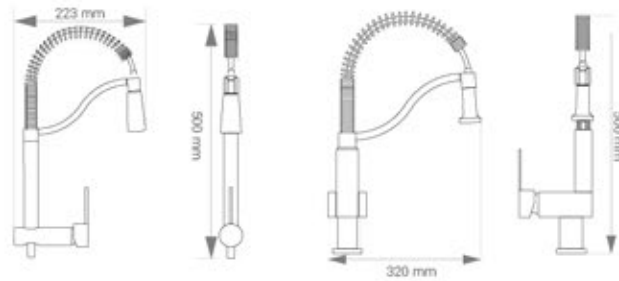

# WATER REFINED SINK MIXER

collection

Rashel Sink Mixer (with pull-down spray)

● 18914 ● 118214

Charlotte Sink Mixer (with pull-down spray)

● 19914 ● 199514

Baran Sink Mixer (with pull-down spray)

● 19714 (flat) ● 19614