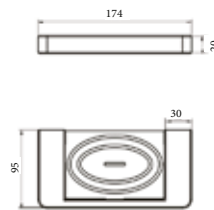

BL107 CV11

Soap dish

Material:SUS304