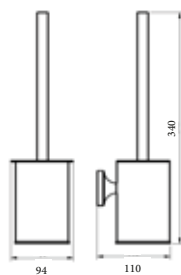

BL105 R99

Toilet brush holder

Material:SUS304