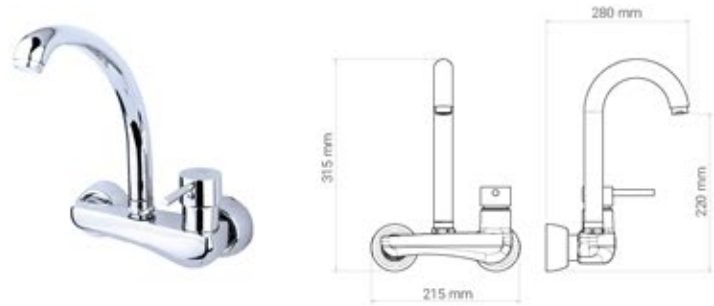

Morvarid Wall Mounted Sink Mixer

● 13919