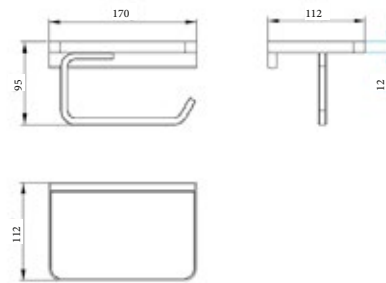

170S 78NB

Shelf with roll holder

Material:SUS304+Slate