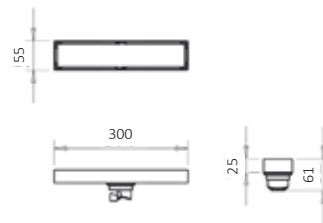

FLOOR DRAIN 304

Optional color

BL SD01

Floor drain

Material:SUS304

BL SD02

Floor drain

Material:SUS304