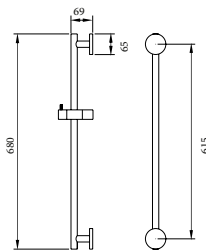

BL-SR-001R

Sliding rails

Material:SUS304

Size:φ22×680mm