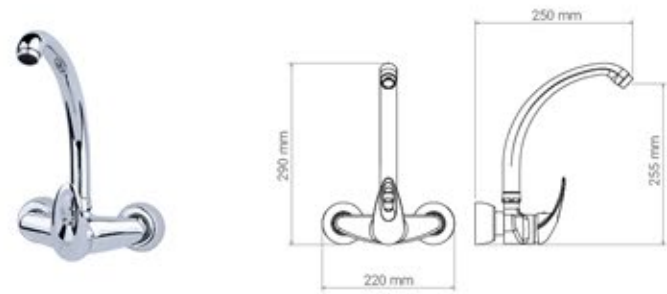

● 13919

Swan Single Lever Basin

● 14024

Morvarid Wall Mounted Sink Mixer

● 11219

Swan Lever Basin Wall Mounted

● 14023

Dorna Wall Mounted Sink Mixer