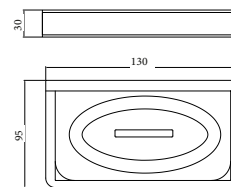

**BL004 CV82**

Towel ring

Material:SUS304

**BL011 CV82**

Paper holder

Material:SUS304

**BL107 CV82**

Soap dish