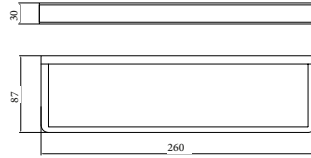

CURVE 82 COLLECTION

Optional color

- Mirror polishing
- Brushed polishing
- Chrome
- Matte black
- Matte white
- Brushed gungrey
- Brushed gold
- Rose gold

BL004 CV82

Towel ring

Material:SUS304