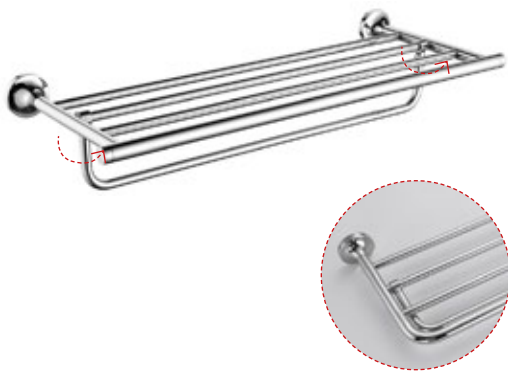

ROUND 99 COLLECTION

Optional color

- Mirror polishing
- Brushed polishing
- Chrome
- Matte black
- Matte white
- Brushed gungrey
- Brushed gold
- Rose gold

BL212 R99
Active towel rack
Material:SUS304