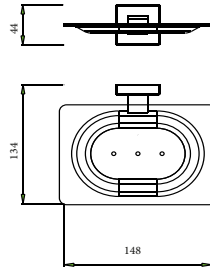

FLAT COLLECTION

BL107 FT

Soap dish

Material:SUS304