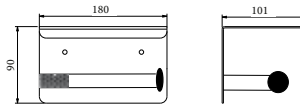

BL111 R98
Shelf with roll holder
Material:SUS304