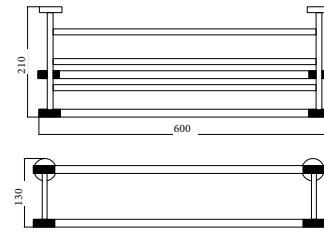

ROUND 98 COLLECTION

BL012 R98
Double towel rack
Material:SUS304