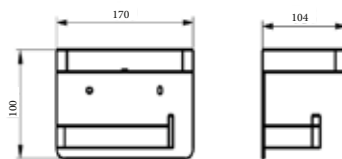

170 78GM

Shelf with roll holder

Material:SUS304+Glass