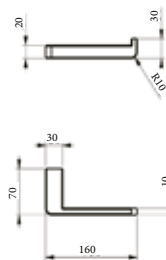

BL011 CV11

Paper holder

Material:SUS304