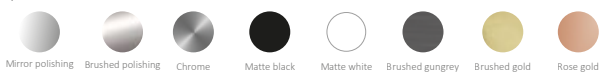

D360T 78BL

Shelf with towel ring

Material:SUS304+Slate

Optional color