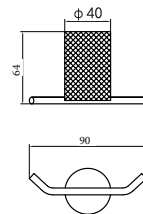

BL210 RX B+G

Double robe hook

Material:SUS304

Optional color

- Mirror polishing
- Brushed polishing
- Chrome
- Matte black
- Matte white
- Brushed gungrey
- Brushed gold
- Rose gold