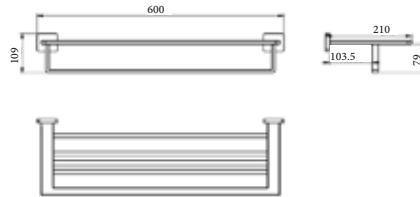

FLAT COLLECTION

Optional color

- Mirror polishing
- Brushed polishing
- Chrome
- Matte black
- Matte white
- Brushed gungrey
- Brushed gold
- Rose gold

BL112 FT
Double towel rack
Material:SUS304