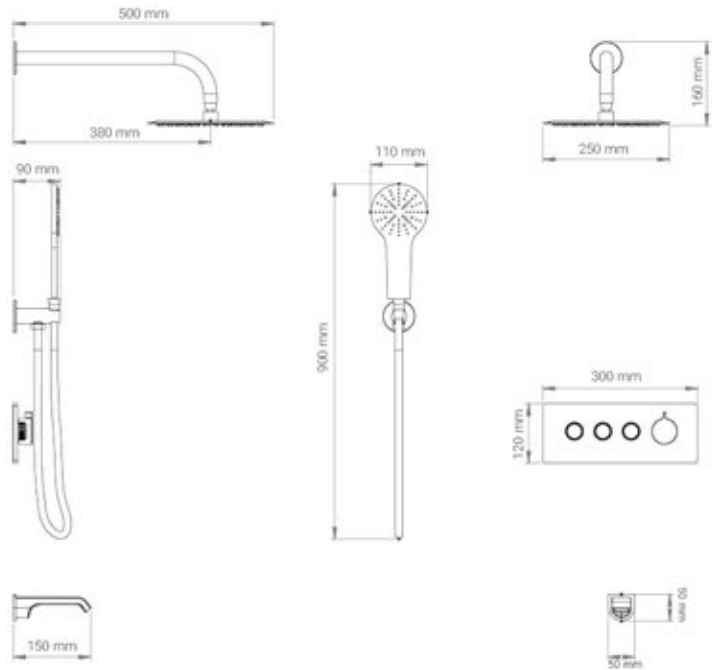

NEBULA collection

- Built-In Volume Control Bath Mixer