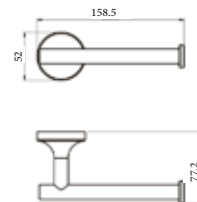

BL011 R99
Paper holder
Material:SUS304