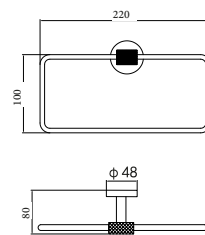

BL004 R98
Towel ring
Material:SUS304

Optional color

- Mirror polishing
- Brushed polishing
- Chrome
- Matte black
- Matte white
- Brushed gungrey
- Brushed gold
- Rose gold