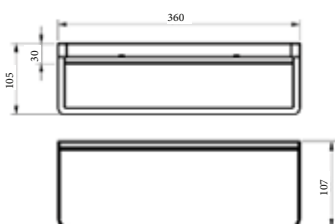

Optional color

**D360T 78BG**

Shelf with towel ring

Material:SUS304+Slate

Optional color

**D360T 78BL**

Shelf with towel ring

Material:SUS304+Slate