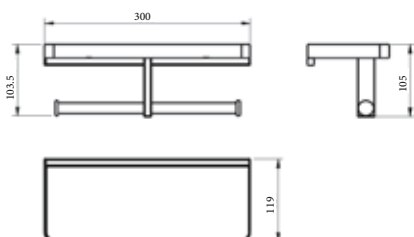

Shelf with roll holder

Material:SUS304+ABS

Optional color

**D300DT 78**

Shelf with double roll holder

Material :SUS304+Glass

**D360T+RH 78**

Showe with roll holder and hook