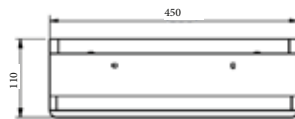

D360GS+TB 78BG

Shelf with towel ring

Material:SUS304+Glass