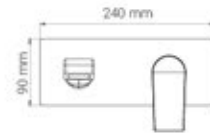

• Built-In Basin Mixer