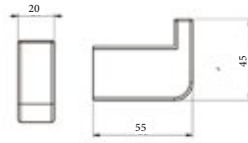

CURVE 11 COLLECTION

BL010 CV11

Robe hook

Material:SUS304