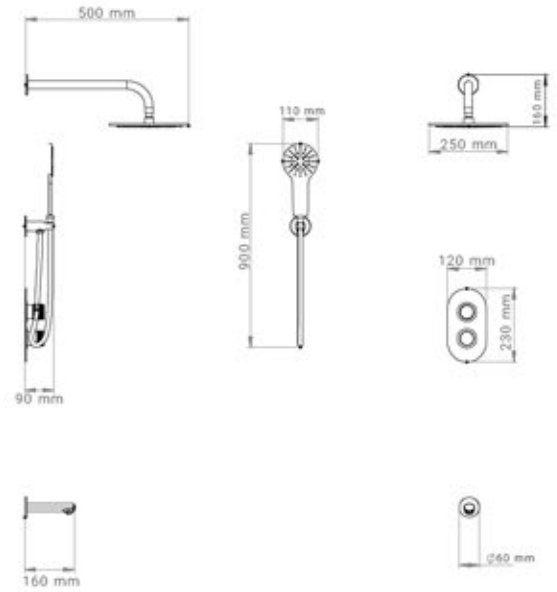

RENATA PLUS

collection

● Built-In Bath Mixer

- 21513111
- 21513113
- 21513120