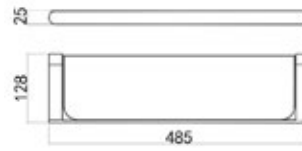

CURVE 66 COLLECTION

Optional color

- Mirror polishing
- Brushed polishing
- Chrome
- Matte black
- Matte white
- Brushed gungrey
- Brushed gold
- Rose gold

BL003 CV66

Glass shelf

Material:SUS304