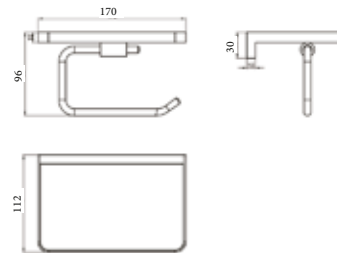

Material:SUS304+Glass

**170S 78**

Shelf with roll holder

Material:SUS304+Glass

**170RS 78**

Shelf with roll holder

Material:SUS304+Glass

**170AS 78**