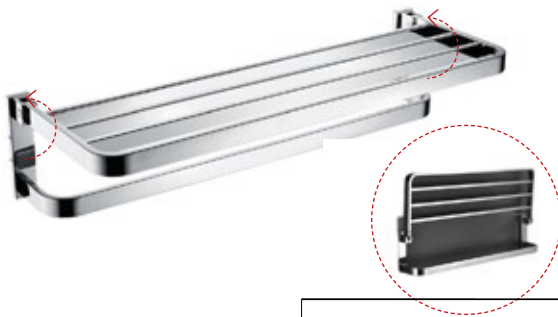

BL212 CV78
Active double towel rack
Material:SUS304

第 1 版