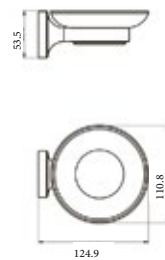

BL007 R99
Soap dish
Material:SUS304