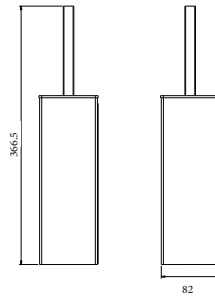

TOILET BRUSH HOLDER

Optional color

TBH-008H

Toilet brush holder

Material:SUS304