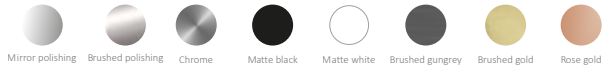

WALL MOUNTED SHOWER

Optional color

TAS-1011GM

Shower head

Material:SUS304