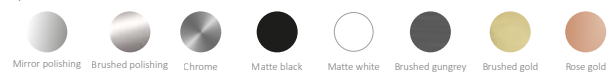

Optional color

**D360T 78BG**

Shelf with towel ring

Material:SUS304+Slate

Optional color

**D360T 78BL**

Shelf with towel ring

Material:SUS304+Slate