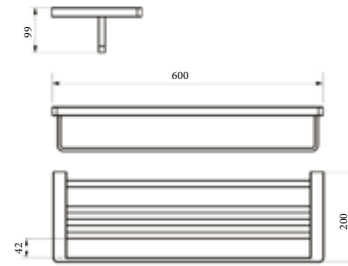

CURVE 11 COLLECTION

Optional color

- Mirror polishing
- Brushed polishing
- Chrome
- Matte black
- Matte white
- Brushed gungrey
- Brushed gold
- Rose gold

BL112 CV11
Double towel rack
Material:SUS304