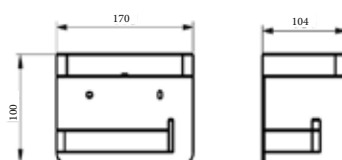

Shelf with towel ring

Material:SUS304+Slate

Optional color

Mirror polishing   Brushed polishing   Chrome   Matte black   Matte white   Brushed gungrey   Brushed gold   Rose gold

**170 78BG**  
Shelf with roll holder  
material:sus304+slate