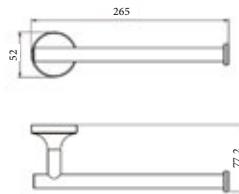

BL104 R99
Towel ring
Material:SUS304