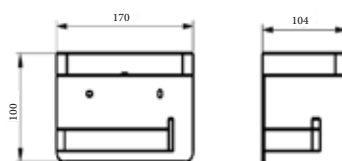

170 78BG
Shelf with roll holder
material:sus304+slate