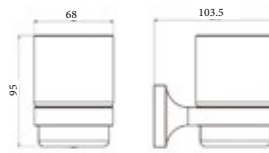

BL006 R99
Tumbler holder
Material:SUS304