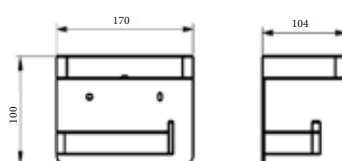

**170 78BL**  
Shelf with roll holder  
Material:SUS304+Slate

**170 78MP**  
Shelf with roll holder  
Material:SUS304+Slate

Optional color

**D360GS+TB 78BG**

Shelf with towel ring

Material:SUS304+Glass