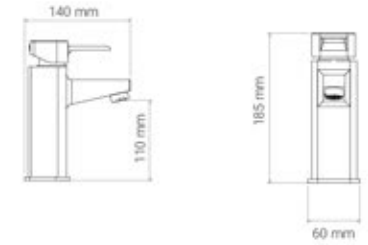

# SORENA

collection

Sink Mixer

● 11914

Basin Mixer

● 119113

Shower Mixer

● 11911