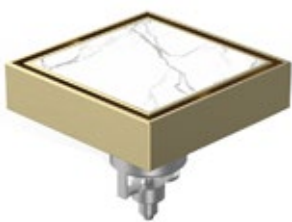

BL SD03

Floor drain

Material:SUS304