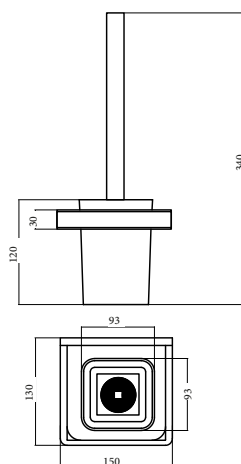

# CURVE 82 COLLECTION

**BL010 CV82**

Robe hook

Material:SUS304

**BL111 CV82**

Shelf with paper holder

Material:SUS304

**BL005 CV82**