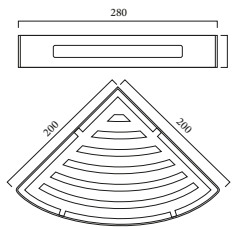

BK-013S

Corner basket

Material:SUS304