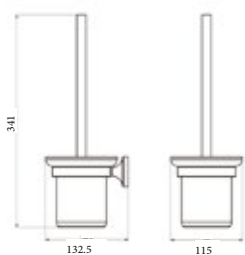

BL005 R99

Toilet brush holder

Material:SUS304