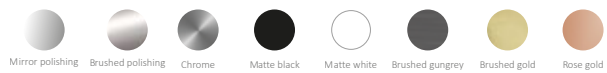

Material:SUS304+Slate

**D360T 78**

Shelf with towel ring

Material:SUS304+Slate

Optional color

**360GS+RH78 YB**

Shelf with two hook

Material:SUS304+Slate