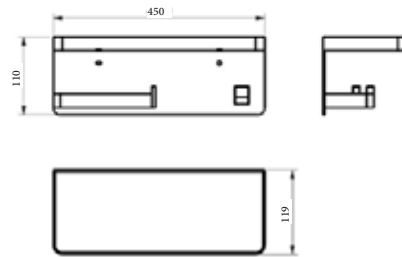

Material:SUS304+Slate

**D360T 78**

Shelf with towel ring

Material:SUS304+Slate

Optional color

**360GS+RH78 YB**

Shelf with two hook

Material:SUS304+Slate