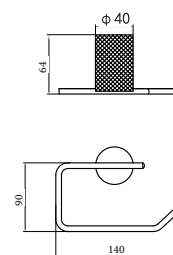

BLO11 RX G

Paper holder

Material:SUS304