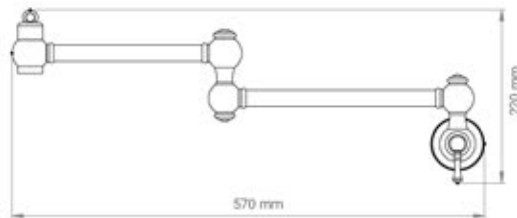

DOFER

Pot Filler

- 19913611
- 19913612
- 19913619
- 19913614
- 19913615
- 19913616
- 19913617
- 19913620