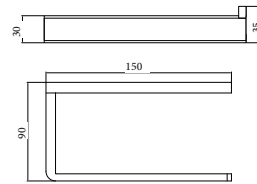

BL011 CV82

Paper holder

Material:SUS304