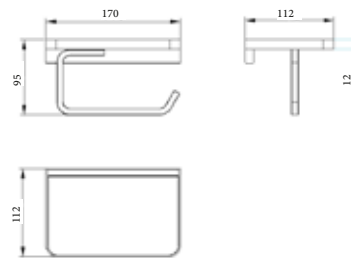

170S 78

Shelf with roll holder

Material:SUS304+Glass