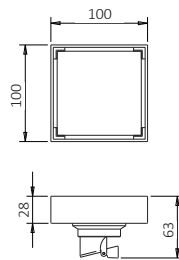

BL SD03

Floor drain

Material:SUS304