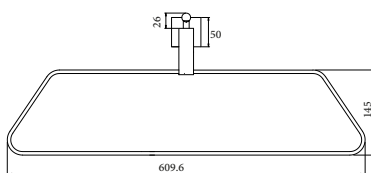

TRAPIZOD-ST COLLECTION

BL104 TZ-ST B

Towel ring

Material:SUS304

Optional color

- Mirror polishing
- Brushed polishing
- Chrome
- Matte black
- Matte white
- Brushed gungrey
- Brushed gold
- Rose gold