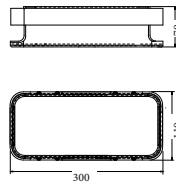

WALL MOUNTED SHOWER

Optional color

BK-016S

Basket

Material:SUS304