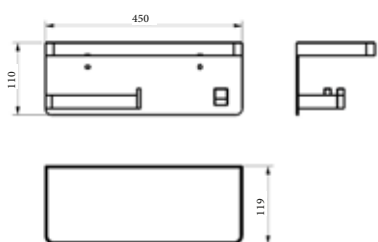

Material:SUS304+Glass

**170 78**

Shelf with roll holder

Material:SUS304+Glass

**450T+RH 78**

Shelf with towel ring and hook

Material:SUS304

Optional color