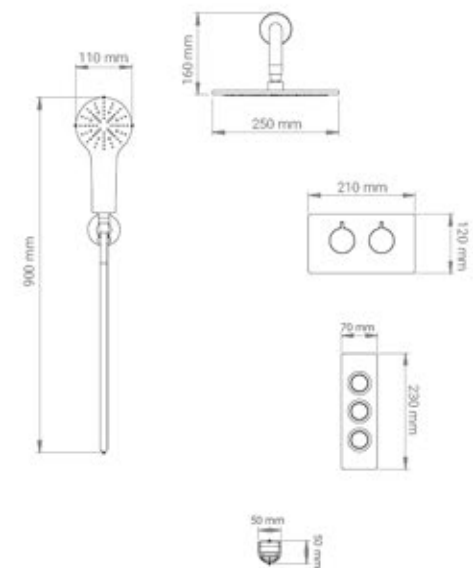

- Built-In Thermostatic Bath Mixer-V