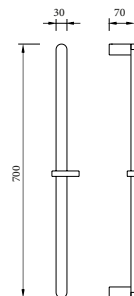

BLSR-001V

Sliding rails

Material:SUS304

Size:30×15×700mm