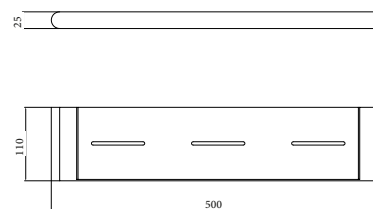

BL004 CV55
Shelf
Material:SUS304