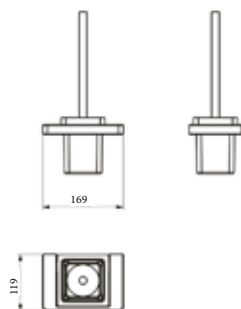

BL005 CV11

Toilet brush holder

Material:SUS304

Optional color

- Mirror polishing
- Brushed polishing
- Chrome
- Matte black
- Matte white
- Brushed gungrey
- Brushed gold
- Rose gold