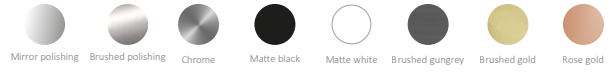

WALL MOUNTED SHOWER

Optional color

TTS003SS/CP

Wall mounted shower

Material:SUS304 Stainless steel

Size:204x554