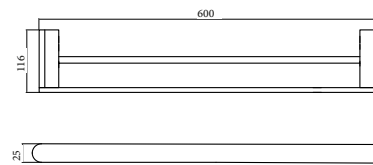

CURVE 55 COLLECTION

Optional color

-  Mirror polishing
-  Brushed polishing
-  Chrome
-  Matte black
-  Matte white
-  Brushed gungrey
-  Brushed gold
-  Rose gold

**BL212 CV55**  
Double towel rack  
Material:SUS304