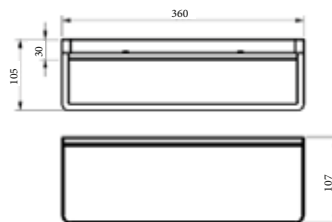

D360T 78BG

Shelf with towel ring

Material:SUS304+Slate

Optional color