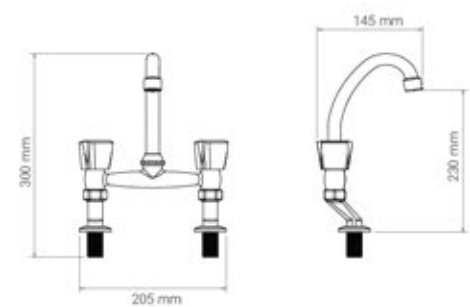

Trio Pillar Mixer  
Tina spout

● 21140

Single-hole Sink Mixer  
Peiny Spout

● 21128

Pillar Mixer

● 21130

Sink Mixer  
Wall Mounted

● 21118