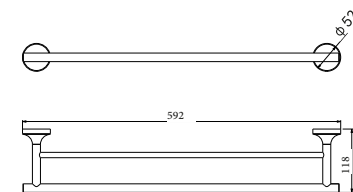

BL002 R99
Double towel bar
Material:SUS304