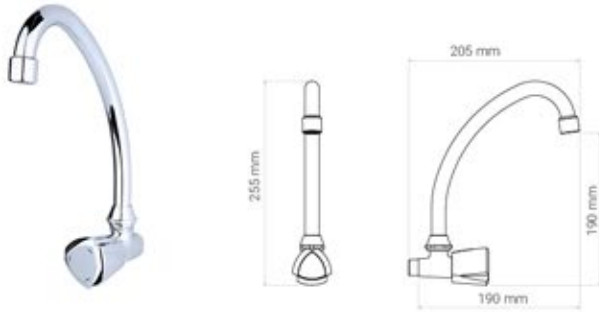

# Mixer collection

Swan Classic Pillar Tap

● 21124

Pania Wall Mounted Sink Mixer

● 13920

Swan Wall Mounted Classic Pillar Tap

● 21123

Pania Wall Mounted Sink Mixer Sadaf Spout