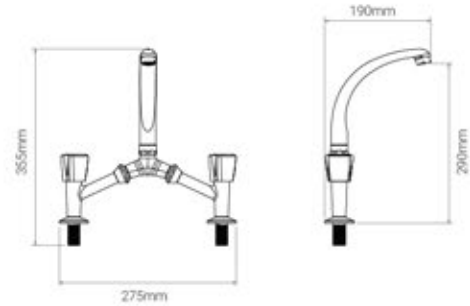

NEWCOSTA

collection

Single-hole Sink Mixer
Tina spout

● 21129

Trio Pillar Mixer

● 21139

● 21127

● 21140

● 21128

● 21130

● 21118

● 21112

● 21111