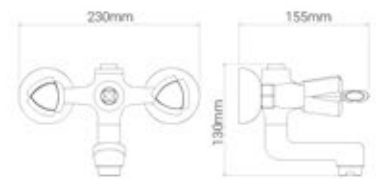

● 21112

Shower Mixer