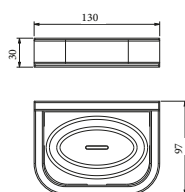

BL107 CV78

Soap dish

Material:SUS304