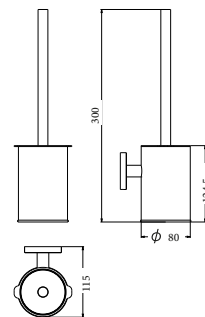

TBH-007S

Toilet brush holder

Material:SUS304