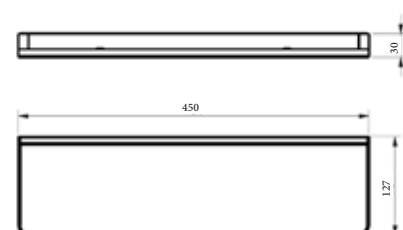

300GS MP
360GS MP

Shelf

Material : SUS304+Glass