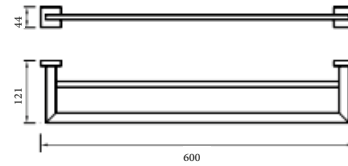

BL002 FT
Double towel bar
Material:SUS304