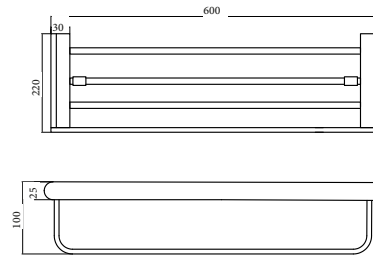

CURVE 55 COLLECTION

Optional color

-  Mirror polishing
-  Brushed polishing
-  Chrome
-  Matte black
-  Matte white
-  Brushed gungrey
-  Brushed gold
-  Rose gold

**BL212 CV55**  
Double towel rack  
Material:SUS304