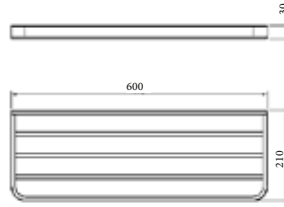

CURVE 78 COLLECTION

BL012 CV78
Single towel rack
Material:SUS304