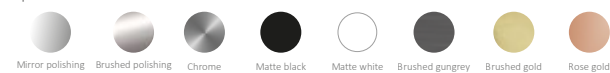

Shelf

Material : SUS304+Glass

**450GS MP**

Shelf

Material : SUS304+Glass

Optional color

**D360T 78**

Shelf with towel ring