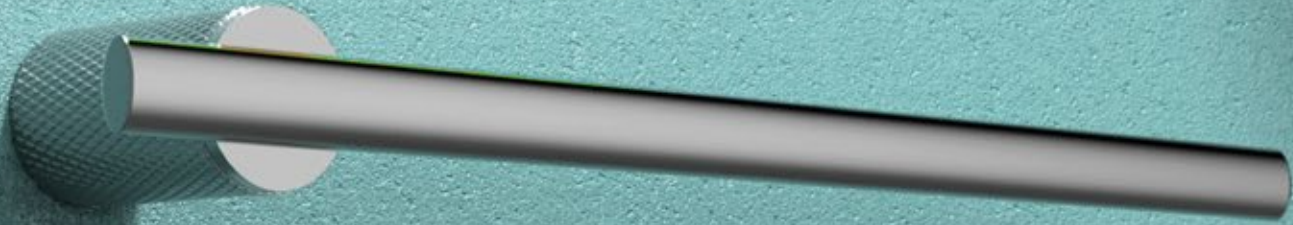

## ***NOVEL IN DESIGN***

The towel rack is a fad, the shape of the towel rack brings gentle touch, and the product function is also amazing. In the corner of the bathroom, the product in colour finishing is endowed with an elegant and noble temperament.