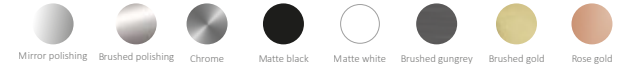

Optional color

FLP-005

Multi-function floor style paper holder

Material:SUS304