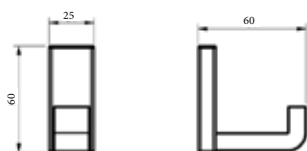

# CURVE 82 COLLECTION

**BL010 CV82**

Robe hook

Material:SUS304

**BL111 CV82**

Shelf with paper holder

Material:SUS304

**BL005 CV82**