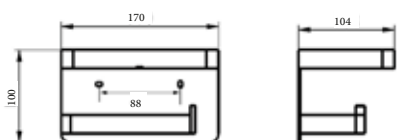

170 78

Shelf with roll holder

Material:SUS304+Glass