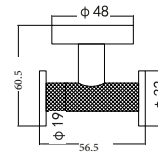

ROUND 98 COLLECTION

Optional color

-  Mirror polishing
-  Brushed polishing
-  Chrome
-  Matte black
-  Matte white
-  Brushed gungrey
-  Brushed gold
-  Rose gold

**BL010 R98**

Robe hook

Material:SUS304

**BL210 R98**