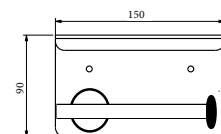

BL111 R99
Shelf with roll holder
Material:SUS304

Optional color

Mirror polishing

Brushed polishing

Chrome

Matte black

Matte white

Brushed gungrey

Brushed gold

Rose gold