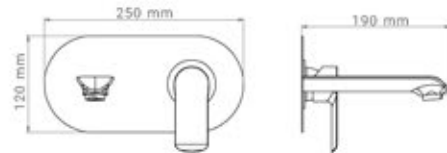

● Built-In Basin Mixer

- 85211
- 87411