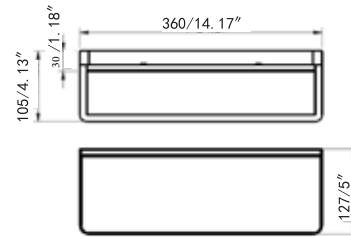

D360T 78

Shelf with towel ring

Material:SUS304+Glass