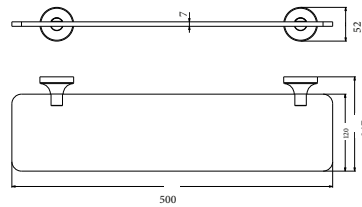

ROUND 99 COLLECTION

BL103 R99
Glass shelf with rail
Material:SUS304