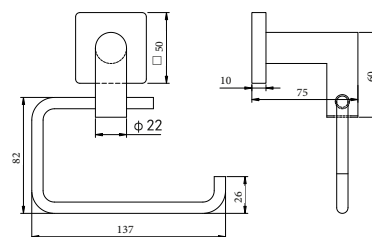

BL011 TZ B
Paper holder
Material:SUS304