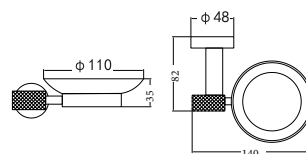

BL007 R98

Soap dish

Material:SUS304