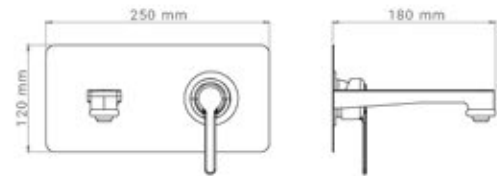

# ROZALIN collection

● Built-In Bath Mixer

- 85536
- 85636

● Built-In Basin Mixer

- 82411

● Built-In Shower Mixer

- 83111

**DINO**  
collection