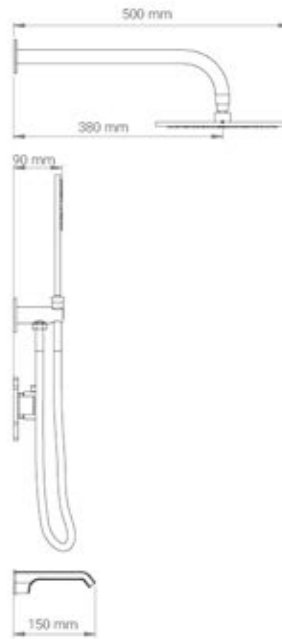

NEBULA collection

- Built-In Thermostatic Bath Mixer-H