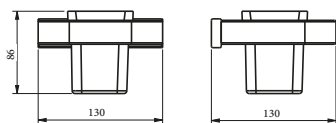

CURVE 78 COLLECTION

BL006 CV78

Tumbler holder

Material:SUS304