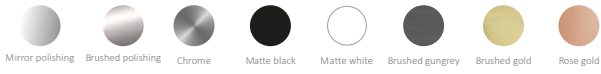

WALL MOUNTED SHOWER

Optional color

BK-016S

Basket

Material:SUS304