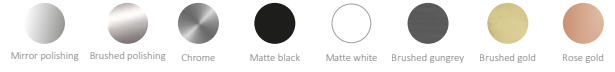

FLOOR DRAIN 304

Optional color

BL SD01

Floor drain

Material:SUS304